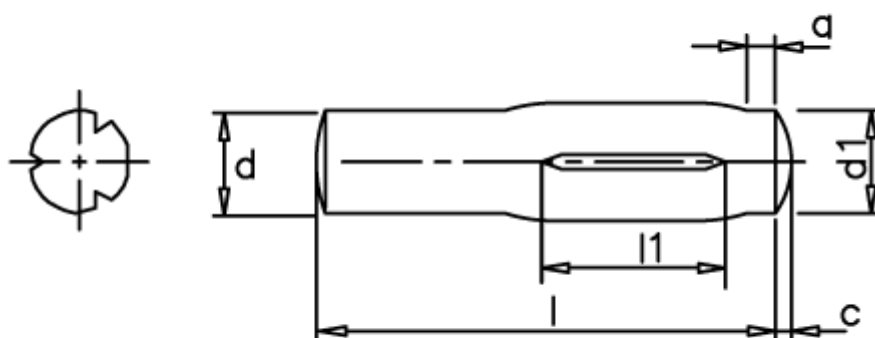

# Data Sheet

Article number: 08243104

Description: KLEE Slotted pin S24 3x6  
Steel

## Measures

---

$a = 1 (+1)$

$d_1 = 3.0$

$d_2 = 3.20$

Length = 6-40